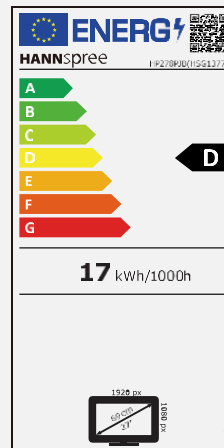

68,6 cm / 27"

Part. No.: HP 278 PJB

SIZE, RESOLUTION

27"
16:9 Aspect Ratio

Full HD
1920 x 1080

CONNECTIVITY, SPEAKER

Display Port
HDMI
VGA

Built-In
Stereo Speaker

Display Size	68,6cm / 27" Diagonal
Panel Type	TFT – LED Backlight ADS Panel*
Aspect Ratio	16:9
Resolution (H x V)	1920 x 1080 Full HD
Brightness	300cd/m ²
Contrast (Typ.)	1.000:1 (Typical)
Contrast (Active)	80.000.000:1 (Active)
Viewing Angle L/R; U/D	178° H – 178° V (CR >10)
Response Time	4 msec (with OD)
Pixel Pitch	0,311 (H) x 0,311 (V) mm
Panel Surface	Anti-Glare, Haze-level 25%, 3H Hardness Coating
Display Colors	16.7M Colors
Horizontal Frequency	30 ~ 83 kHz
Vertical Frequency	56 ~ 75 Hz
Max Display Frequency	1920 x 1080 @ 60Hz
Input 1	D-Sub (VGA)
Input 2	HDMI
Input 3	Display Port
Input 4	PC Audio In
Buil-in Speakers	Yes, 2W x 2; Earphone out
Power Consumption	On: 13,38W; Stand-by: 0,24W; Off: 0,22W (Energy Consumption related to EPA Energy Star Version 8.0)
AC Power Range	AC 100 ~ 240 Volt; 50 ~ 65 Hz
Product Dimensions	613,4 x 228,86 x 529,05 mm (W x D x H)
Packing Dimensions	696 x 188 x 437 mm (W x D x H)
Net / Gross Weight	5,5 Kg / 6,9 Kg

VESA Mounting	100 x 100 mm
Monitor Stand	Height Adjustable Stand (Lift 120mm)
Tilt / Kensington Lock	-5° ~ 22° / Yes
Pivot / Swivel	Yes -90° ~ +90° / Left: 45° - Right: 45°
Controls	Menu, ←, →, AUTO, Power
Color	9300, 6500, 5500, User Mode
Preset Mode	PC, Movie, Game, ECO Modes
On Screen Display	11 OSD Languages
Other Features	Low Blue Light Mode Flicker Free
Accessory	Power Cable (1,5m); HDMI Cable (1,5m); Warranty Card; Quick Start Guide