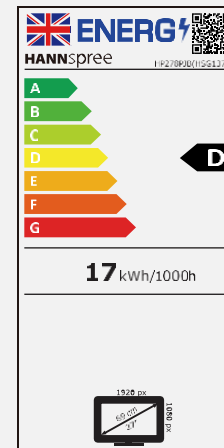

68,6 cm / 27"

Part. No.: HP 278 PJB

SIZE, RESOLUTION

27"
16:9 Aspect Ratio

Full HD
1920 x 1080

CONNECTIVITY, SPEAKER

Display Port
HDMI
VGA

Built-In
Stereo Speaker

Display Size	68,6cm / 27" Diagonal
Panel Type	TFT – LED Backlight ADS Panel*
Aspect Ratio	16:9
Resolution (H x V)	1920 x 1080 Full HD
Brightness	300cd/m ²
Contrast (Typ.)	1.000:1 (Typical)
Contrast (Active)	80.000.000:1 (Active)
Viewing Angle L/R; U/D	178° H – 178° V (CR >10)
Response Time	4 msec (with OD)
Pixel Pitch	0,311 (H) x 0,311 (V) mm
Panel Surface	Anti-Glare, Haze-level 25%, 3H Hardness Coating
Display Colors	16.7M Colors
Horizontal Frequency	30 ~ 83 kHz
Vertical Frequency	56 ~ 75 Hz
Max Display Frequency	1920 x 1080 @ 60Hz
Input 1	D-Sub (VGA)
Input 2	HDMI
Input 3	Display Port
Input 4	PC Audio In
Buil-in Speakers	Yes, 2W x 2; Earphone out
Power Consumption	On: 13,38W; Stand-by: 0,24W; Off: 0,22W (Energy Consumption related to EPA Energy Star Version 8.0)
AC Power Range	AC 100 ~ 240 Volt; 50 ~ 65 Hz
Product Dimensions	613,4 x 228,86 x 529,05 mm (W x D x H)
Packing Dimensions	696 x 188 x 437 mm (W x D x H)
Net / Gross Weight	5,5 Kg / 6,9 Kg

VESA Mounting	100 x 100 mm
Monitor Stand	Height Adjustable Stand (Lift 120mm)
Tilt / Kensington Lock	-5° ~ 22° / Yes
Pivot / Swivel	Yes -90° ~ +90° / Left: 45° - Right: 45°
Controls	Menu, ←, →, AUTO, Power
Color	9300, 6500, 5500, User Mode
Preset Mode	PC, Movie, Game, ECO Modes
On Screen Display	11 OSD Languages
Other Features	Low Blue Light Mode Flicker Free
Accessory	Power Cable (1,5m); HDMI Cable (1,5m); Warranty Card; Quick Start Guide