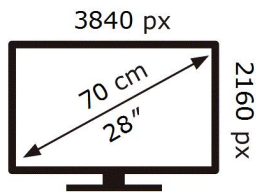

SAMSUNG

U28E590DSL

29 kWh/1000h

2019/2013

ENERG 

SAMSUNG

U28E590DSL

29 kWh/1000h