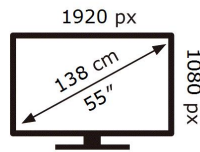

ENERGY

SAMSUNG

OH55F

292 kWh/1000h

2019/2013