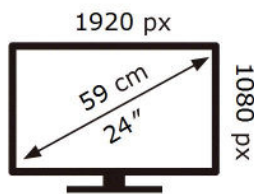

ENERG

SAMSUNG

C24FG73FQU

40 kWh/1000h

2019/2013