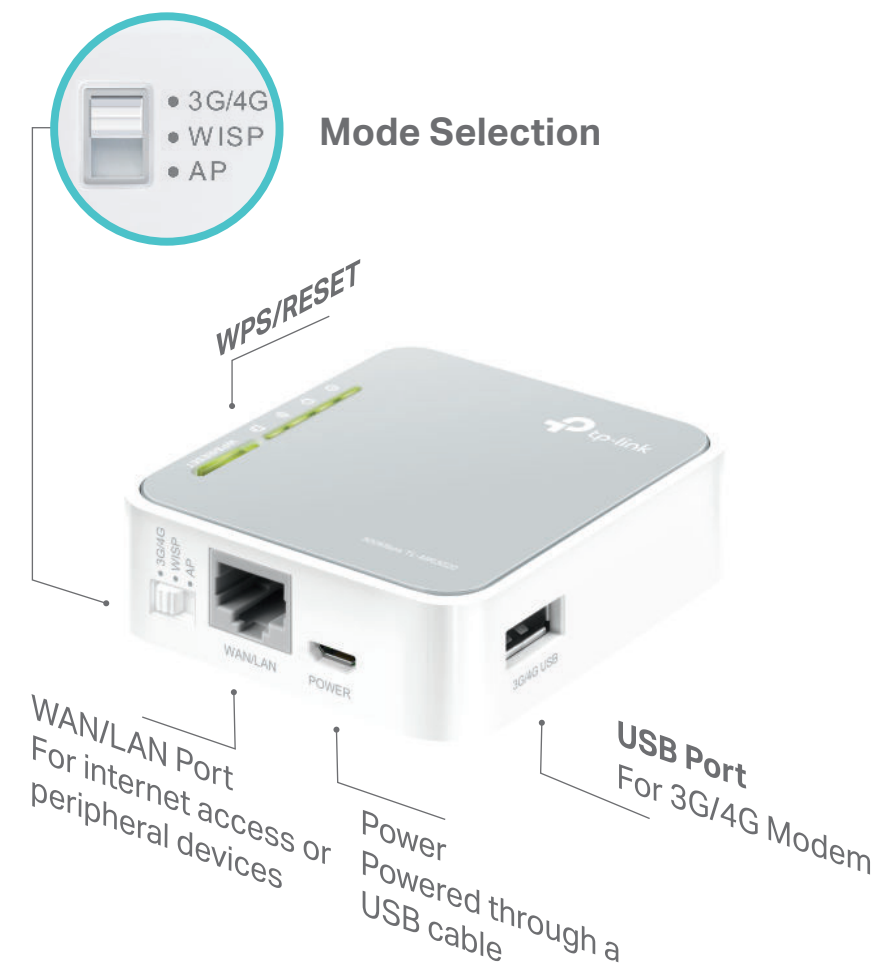

Portable 3G/4G Wireless N Router

Pocket-sized for
Travel-Ready Wi-Fi

TL-MR3020

3G/4G Sharing

300Mbps
Wireless Speed

Multi-Mode

Highlights

Share internet from anywhere you have a 3G or 4G mobile connection

Ease of Use

- **Intuitive Web UI** – Ensures quick and simple Installation without hassle
- **Fast Encryption** – One-touch WPA wireless security encryption with the WPS button

Security

- **Guest Network** – Keeps your main network secure by creating a separate network for friends and visitors
- **Access Control** – Establishes a whitelist or blacklist to allow or restrict certain devices to access the internet
- **Parental Controls** – Restricts internet access time and contents for children devices
- **Encryptions for Secure Network** – WPA-PSK and WPA2-PSK encryptions provide active protection against security threats

Specifications

Hardware

- Ports: 1 10/100Mbps WAN/LAN Port, 1 USB 2.0 Port, 1 Micro USB Port
- Buttons: WPS/Reset Button, Mode Switch
- Antennas: Internal Antennas
- External Power Supply: 5VDC/1A
- Dimensions (W x D x H): 2.9× 2.6×0.9 in. (74×67×22mm)