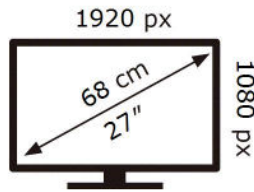

SAMSUNG

S27R350FHU

22 kWh/1000h

2019/2013

ENERG 

SAMSUNG

S27R350FHU

22 kWh/1000h