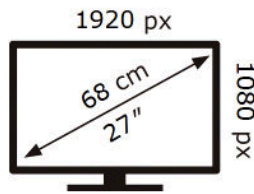

SAMSUNG

S27R350FHU

22 kWh/1000h

2019/2013

ENERG 

SAMSUNG

S27R350FHU

22 kWh/1000h