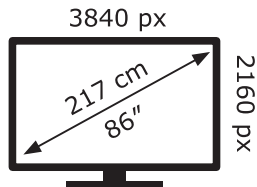

LG Electronics

86NANO916PA

207 kWh/1000h

ABCDEF**G**

335 kWh/1000h

2019/2013