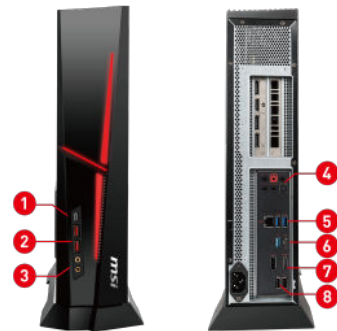

CONNECTIONS

1. 1x USB 3.2 Gen 1 Type C	2. 1x USB 3.2 Gen 1 Type A
3. 1x USB 2.0	4. 1x Mic-in /1x Headphone-out
5. 5x Audio jacks / 1x Optical S/PDIF	6. 1x RJ45(2.5G LAN) / 2x USB 3.2 Gen 1 Type A
7. 1x USB 3.2 Gen 1 Type A / 1x USB 3.2 Gen 1 Type C	8. 1x DP out (1.2) / 1x HDMI out (1.4)
9. 2x USB 2.0 Type A